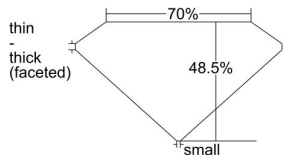

GIA®

FACSIMILE

GIA REPORT 2205859916

Verify this report at GIA.edu

GIA NATURAL DIAMOND DOSSIER®

January 21, 2020
GIA Report Number 2205859916
Shape and Cutting Style ..... Heart Brilliant
Measurements ..... 5.57 x 6.50 x 3.15 mm

GRADING RESULTS

Carat Weight ..... 0.70 carat
Color Grade I
Clarity Grade VS1

ADDITIONAL GRADING INFORMATION

Polish ..... Good
Symmetry ..... Fair
Fluorescence ..... None
Clarity Characteristics ..... Needle, Feather, Cloud
Inscription(s): GIA 2205859916

PROPORTIONS

Profile not to actual proportions

GRADING SCALES

GIA COLOR SCALE		GIA CLARITY SCALE			
COLORLESS	D	VERY VERY SLIGHTLY INCLUDED	FLAWLESS		
	E		INTERNALLY FLAWLESS		
	F		VVS₁		
	NEAR COLORLESS	G	VERY SLIGHTLY INCLUDED	VVS₂	
		H		VS₁	
		FAINT	I	SLIGHTLY INCLUDED	VS₂
			J		SI₁
	COLORLESS	K	INCLUDED	SI₂	
		L		I₁	
		M		I₂	
VERY LIGHT		N	INCLUDED	I₃	
		O			
P					
LIGHT		Q			
		R			
	S				
	T				
	U				
	V				
	W				
	X				
	Y				
	Z