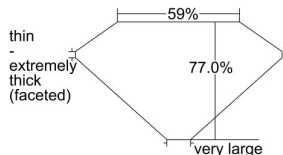

GIA®

FACSIMILE

GIA REPORT 2221233996

Verify this report at GIA.edu

GIA NATURAL DIAMOND DOSSIER®

January 21, 2022
GIA Report Number 2221233996
Shape and Cutting Style ..... Old Mine Brilliant
Measurements ..... 5.22 x 5.20 x 4.00 mm

GRADING RESULTS

Carat Weight ..... 0.83 carat
Color Grade I
Clarity Grade SI2

ADDITIONAL GRADING INFORMATION

Polish ..... Good
Symmetry ..... Poor
Fluorescence ..... None
Clarity Characteristics ..... Crystal
Inscription(s): GIA 2221233996

PROPORTIONS

Profile not to actual proportions

GRADING SCALES

GIA COLOR SCALE		GIA CLARITY SCALE			
COLORLESS	D	VERY VERY SLIGHTLY INCLUDED	FLAWLESS		
	E		INTERNALLY FLAWLESS		
	F	VERY SLIGHTLY INCLUDED	VVS₁		
	G		VVS₂		
	H		VS₁		
	NEAR COLORLESS	I	SLIGHTLY INCLUDED	VS₂	
		J		SI₁	
		FAINT	K	INCLUDED	SI₂
			L		I₁
			M		I₂
VERT LIGHT	N	LIGHT	I₃		
	O				
	P				
	Q				
	R