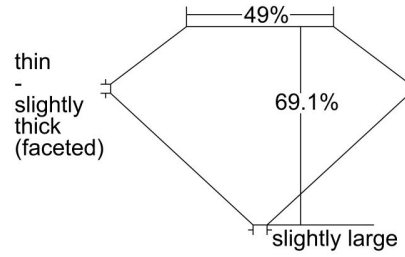

GIA NATURAL DIAMOND GRADING REPORT

September 21, 2021

GIA Report Number ..... 5221031209

Shape and Cutting Style ..... Old European Brilliant

Measurements ..... 7.05 - 7.28 x 4.95 mm

GRADING RESULTS

Carat Weight ..... 1.62 carat

Color Grade ..... F

Clarity Grade ..... VS2

ADDITIONAL GRADING INFORMATION

Polish ..... Very Good

Symmetry ..... Fair

Fluorescence ..... None

**Comments:** Patches of color are not shown. Pinpoints are not shown.

PROPORTIONS

Profile not to actual proportions

CLARITY CHARACTERISTICS

KEY TO SYMBOLS\*

-  Feather
-  Crystal
-  Needle
-  Bruise
-  Cloud

\* Red symbols denote internal characteristics (inclusions). Green or black symbols denote external characteristics (blemishes). Diagram is an approximate representation of the diamond, and symbols shown indicate type, position, and approximate size of clarity characteristics. All clarity characteristics may not be shown. Details of finish are not shown.