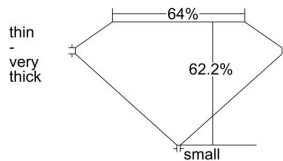

GIA®

FACSIMILE

GIA REPORT 6227193548

Verify this report at GIA.edu

GIA NATURAL DIAMOND DOSSIER®

December 16, 2021
GIA Report Number 6227193548
Shape and Cutting Style ..... Marquise Brilliant
Measurements ..... 9.09 x 4.19 x 2.61 mm

GRADING RESULTS

Carat Weight ..... 0.62 carat
Color Grade ..... D
Clarity Grade VS1

ADDITIONAL GRADING INFORMATION

Polish ..... Very Good
Symmetry ..... Good
Fluorescence ..... Faint
Clarity Characteristics..... Crystal, Chip
Inscription(s): GIA 6227193548

PROPORTIONS

Profile not to actual proportions

GRADING SCALES

GIA COLOR SCALE		GIA CLARITY SCALE			
COLORLESS	D	VERY VERY SLIGHTLY INCLUDED	FLAWLESS		
	E		INTERNALLY FLAWLESS		
	F	VERY SLIGHTLY INCLUDED	VVS₁		
	G		VVS₂		
	H		VS₁		
	NEAR COLORLESS	I	SLIGHTLY INCLUDED	VS₂	
		J		SI₁	
		FAINT	K	INCLUDED	SI₂
			L		I₁
			M		I₂
VERT LIGHT	N		INCLUDED	I₃	
	O				
	P				
	Q				
LIGHT	R				
	S				
	T				
	U				
	V				
	W				
	X				
	Y				
	Z