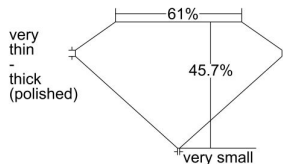

GIA®

FACSIMILE

GIA REPORT 5231090748

Verify this report at GIA.edu

GIA NATURAL DIAMOND DOSSIER®

October 06, 2023
GIA Report Number 5231090748
Shape and Cutting Style ..... Cut-Cornered Rectangular Brilliant
Measurements ..... 5.32 x 4.41 x 2.01 mm

GRADING RESULTS

Carat Weight ..... 0.35 carat
Color Grade ..... F
Clarity Grade S11

ADDITIONAL GRADING INFORMATION

Polish ..... Good
Symmetry ..... Fair
Fluorescence ..... None
Clarity Characteristics ..... Crystal, Cloud
Inscription(s): GIA 5231090748

PROPORTIONS

Profile not to actual proportions

GRADING SCALES

GIA COLOR SCALE		GIA CLARITY SCALE			
COLORLESS	D	VERY VERY SLIGHTLY INCLUDED	FLAWLESS		
	E		INTERNALLY FLAWLESS		
	F		VVS₁		
	NEAR COLORLESS	G	VVS₂		
		H	VERY SLIGHTLY INCLUDED	VS₁	
		I		VS₂	
		FAINT	J	SLIGHTLY INCLUDED	S1₁
			K		S1₂
	L		I₁		
	VERT LIGHT		M	INCLUDED	I₂
N			I₃		
O					
LIGHT		P			
		Q			
	R				
	S				
	T				
U					
V					
W					
X					
Y					
Z